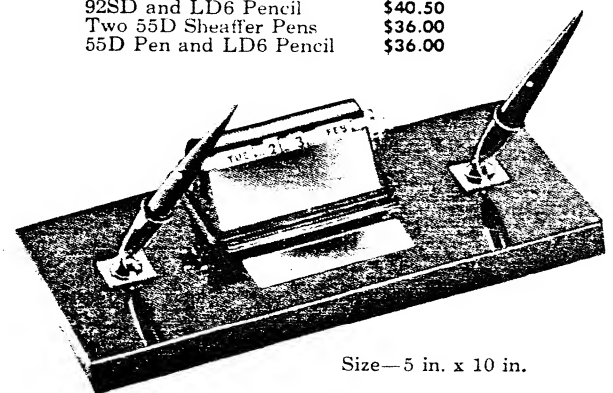

Size—5 in. x 10 in.

NOTE—All Jet Crystal Bases Are Supplied With Metal Sockets